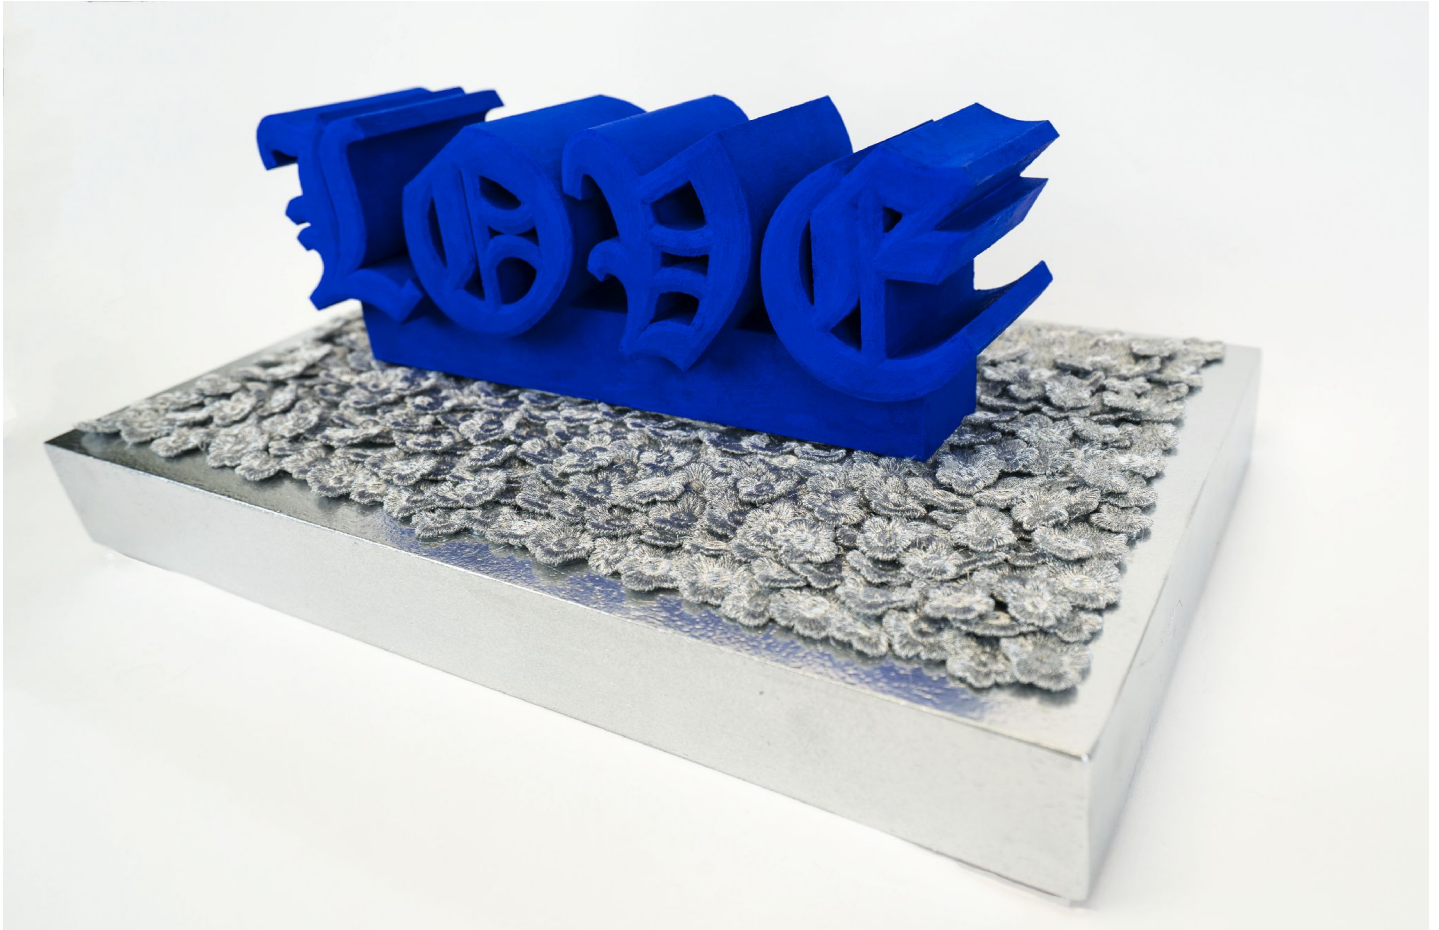

STEPHEN WILSON

Stephen Wilson, *Big Thick Love*, 2018
Sculpture, 17 1/2 x 10 1/2 x 9 in. (44.5 x 26.7 x 22.9 cm)
SWS0719