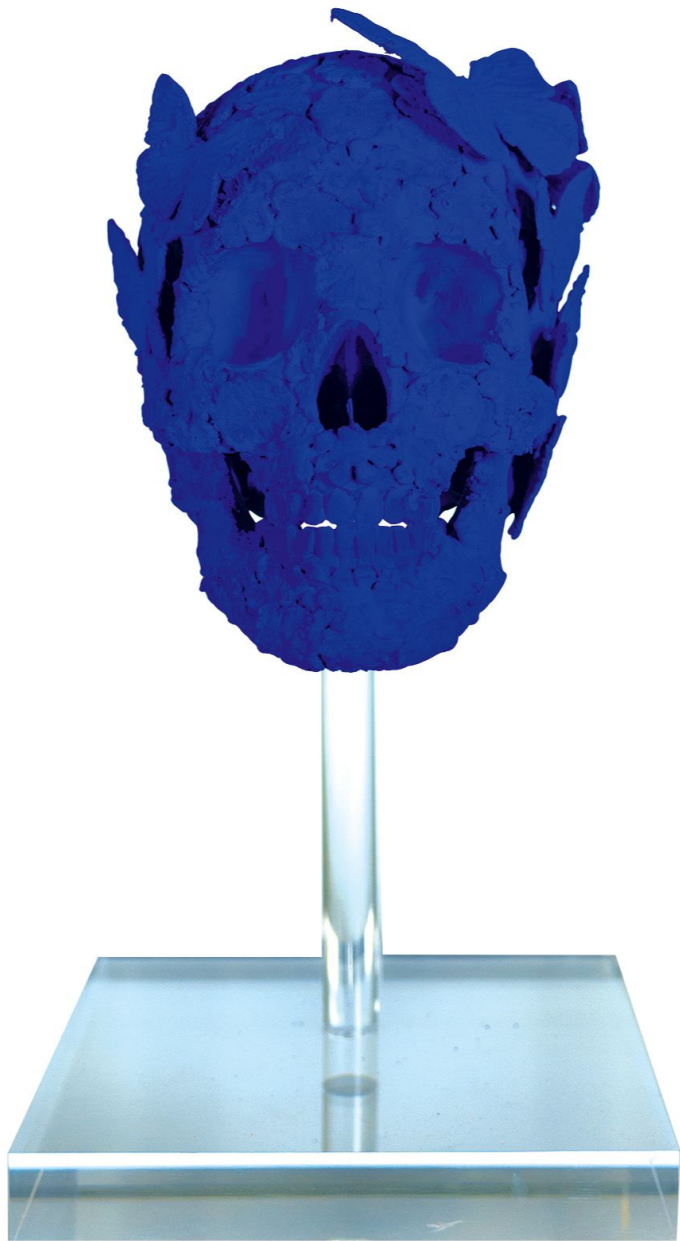

STEPHEN WILSON

Stephen Wilson, *Theodore*, 2017
Sculpture, 9 1/2 x 9 1/2 x 16 in. (24.1 x 24.1 x
40.6 cm)
SWS0620, Sold