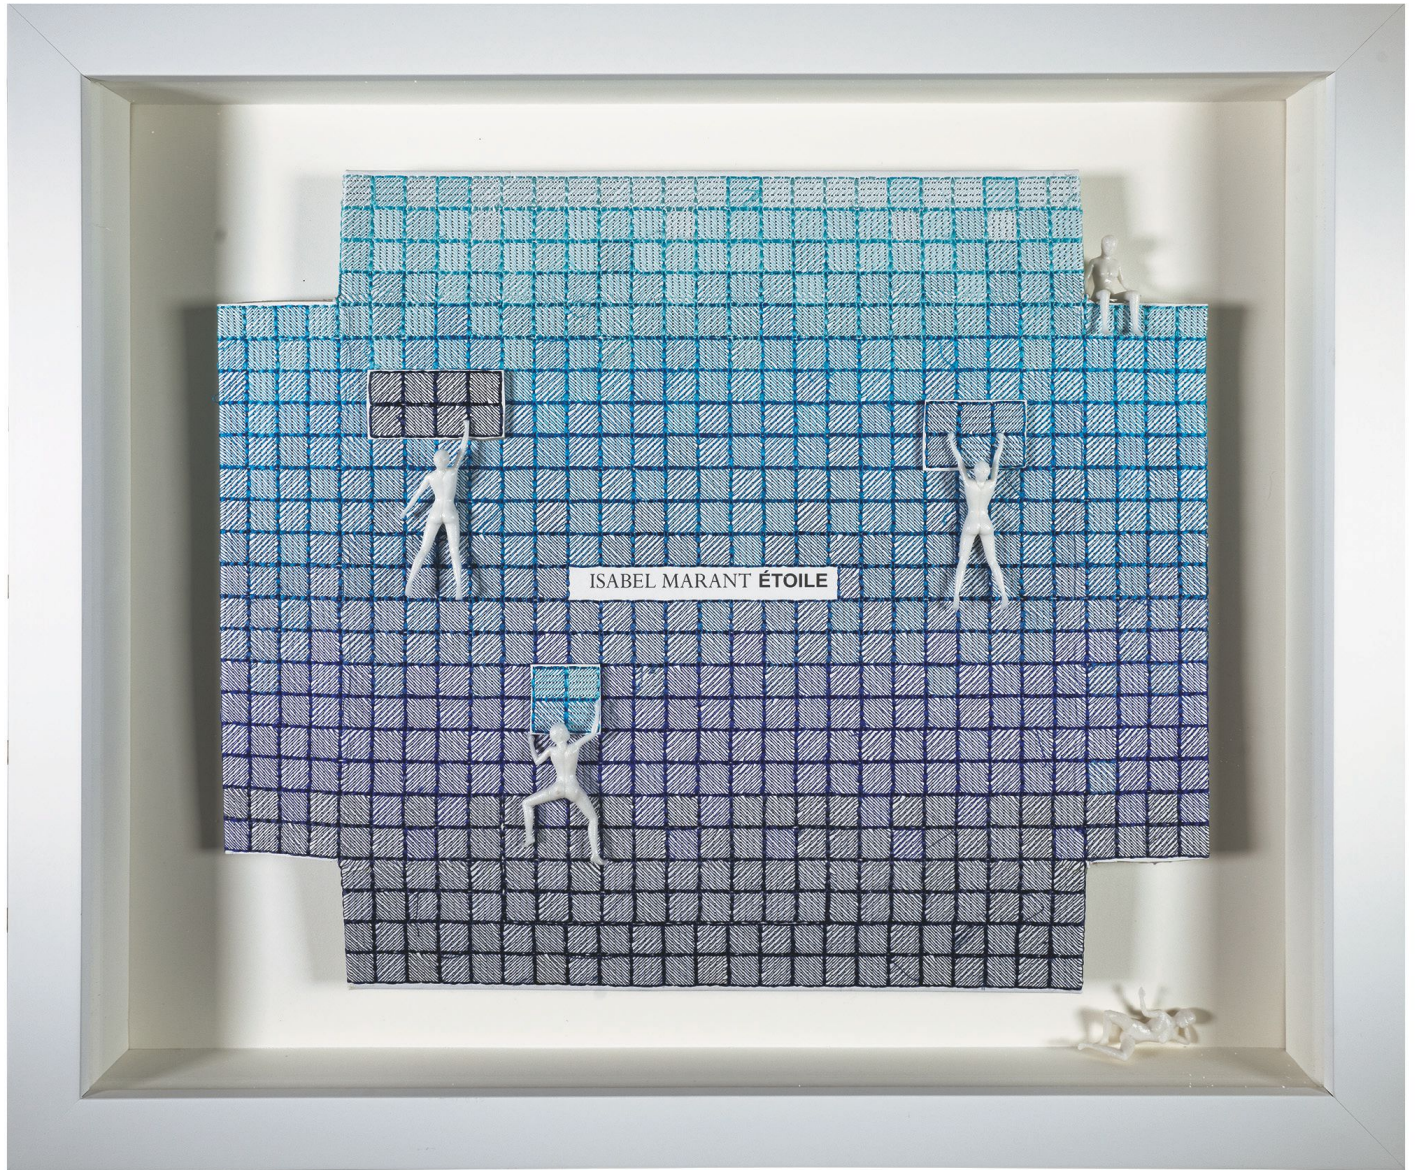

STEPHEN WILSON

Stephen Wilson, *Étoile Blue Ombré*, 2017
Mixed Media, 19 1/2 x 22 1/4 in. (49.5 x 56.5 cm)
SWL0063