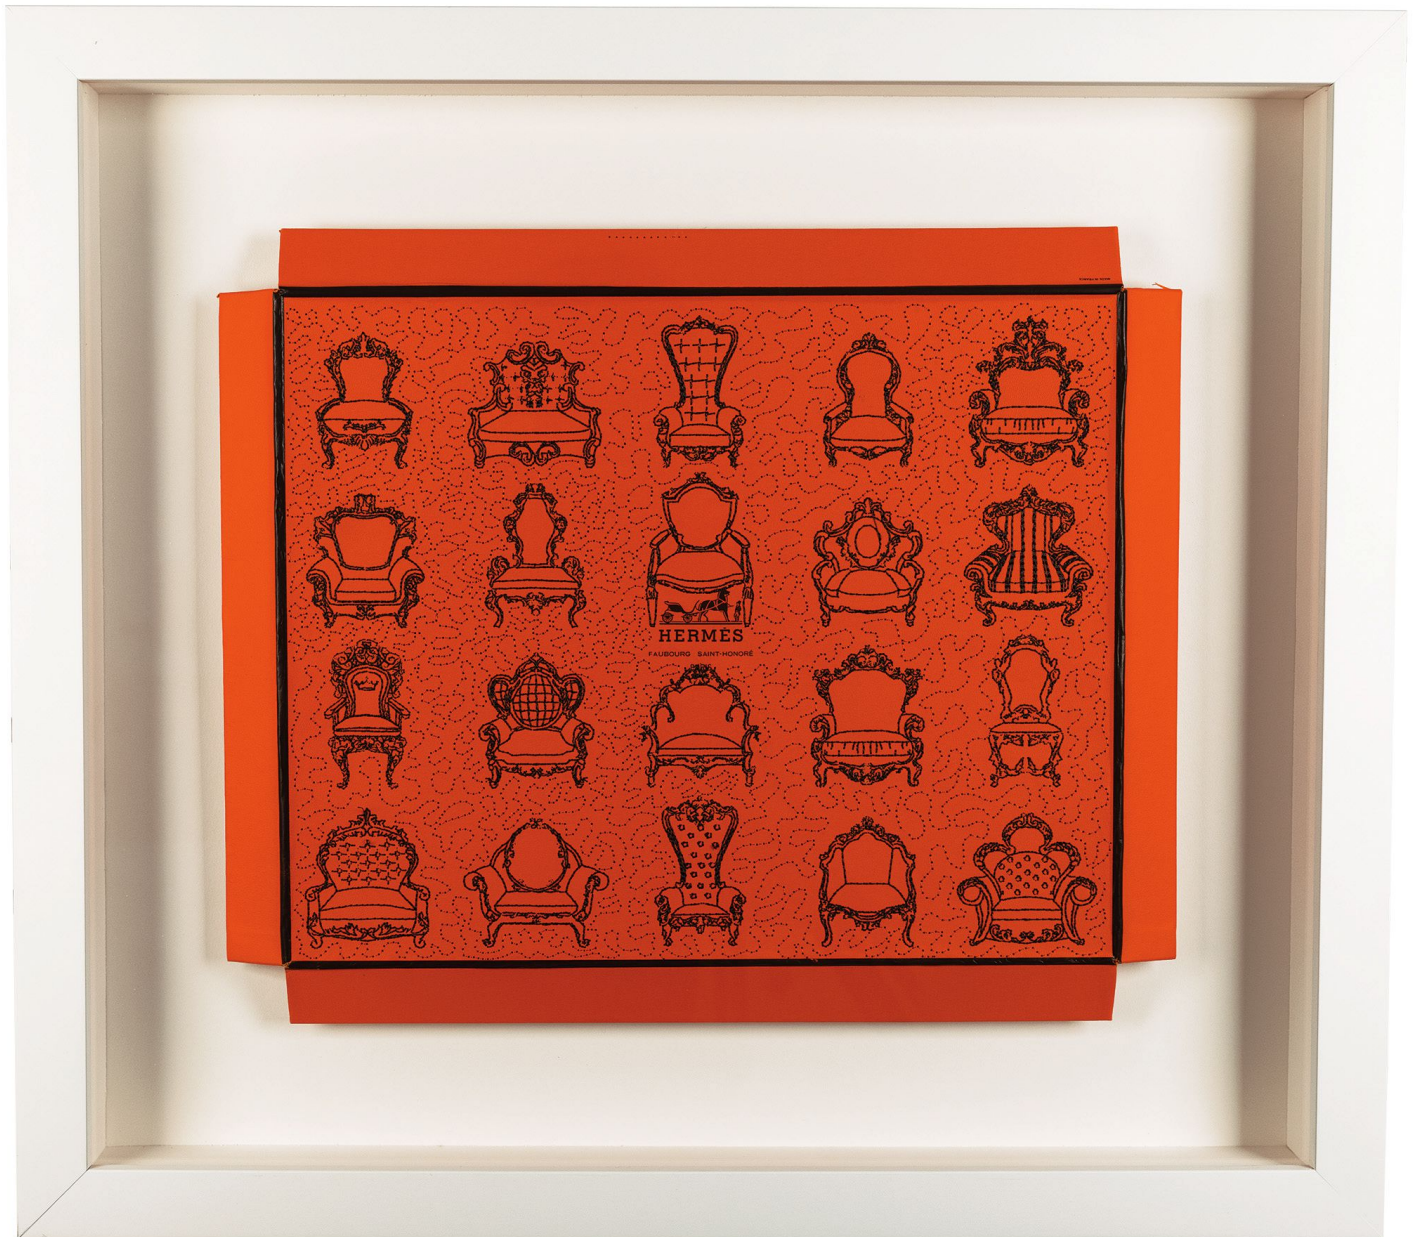

STEPHEN WILSON

Stephen Wilson, *Hermès Victorian Chairs*, 2017
Mixed Media, 20 1/4 x 22 1/2 in. (51.4 x 57.1 cm)
SWL0021, Sold