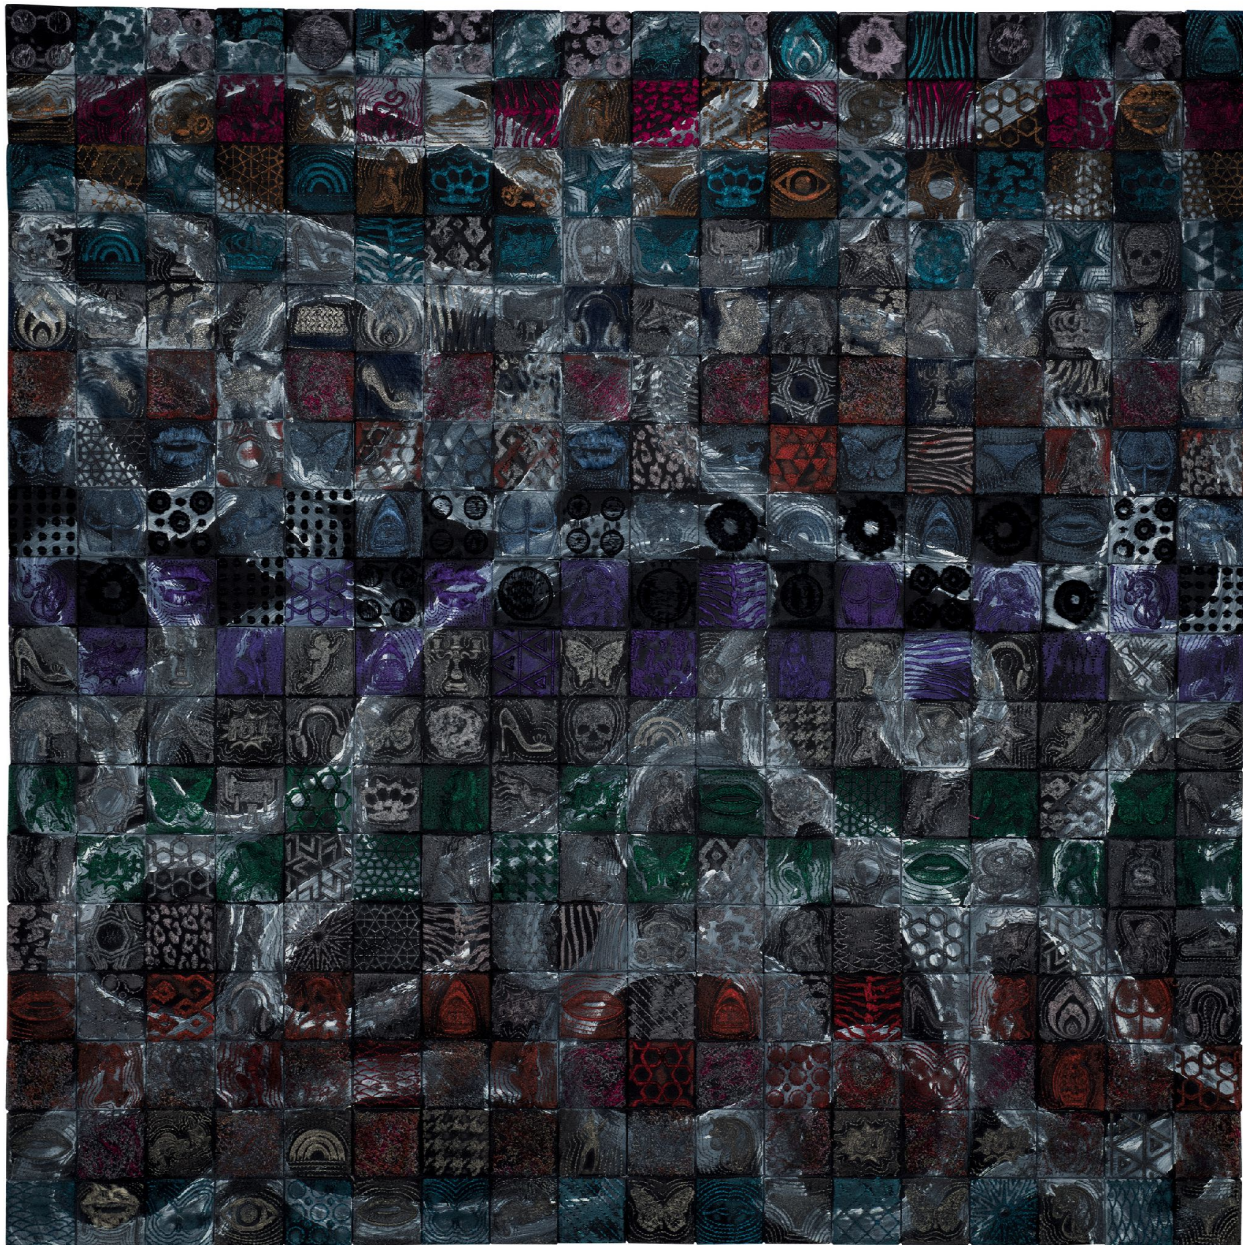

STEPHEN WILSON

Stephen Wilson, *Tumult*, 2017
Mixed Media, 36 x 36 in. (91.4 x 91.4 cm)
SWS0550