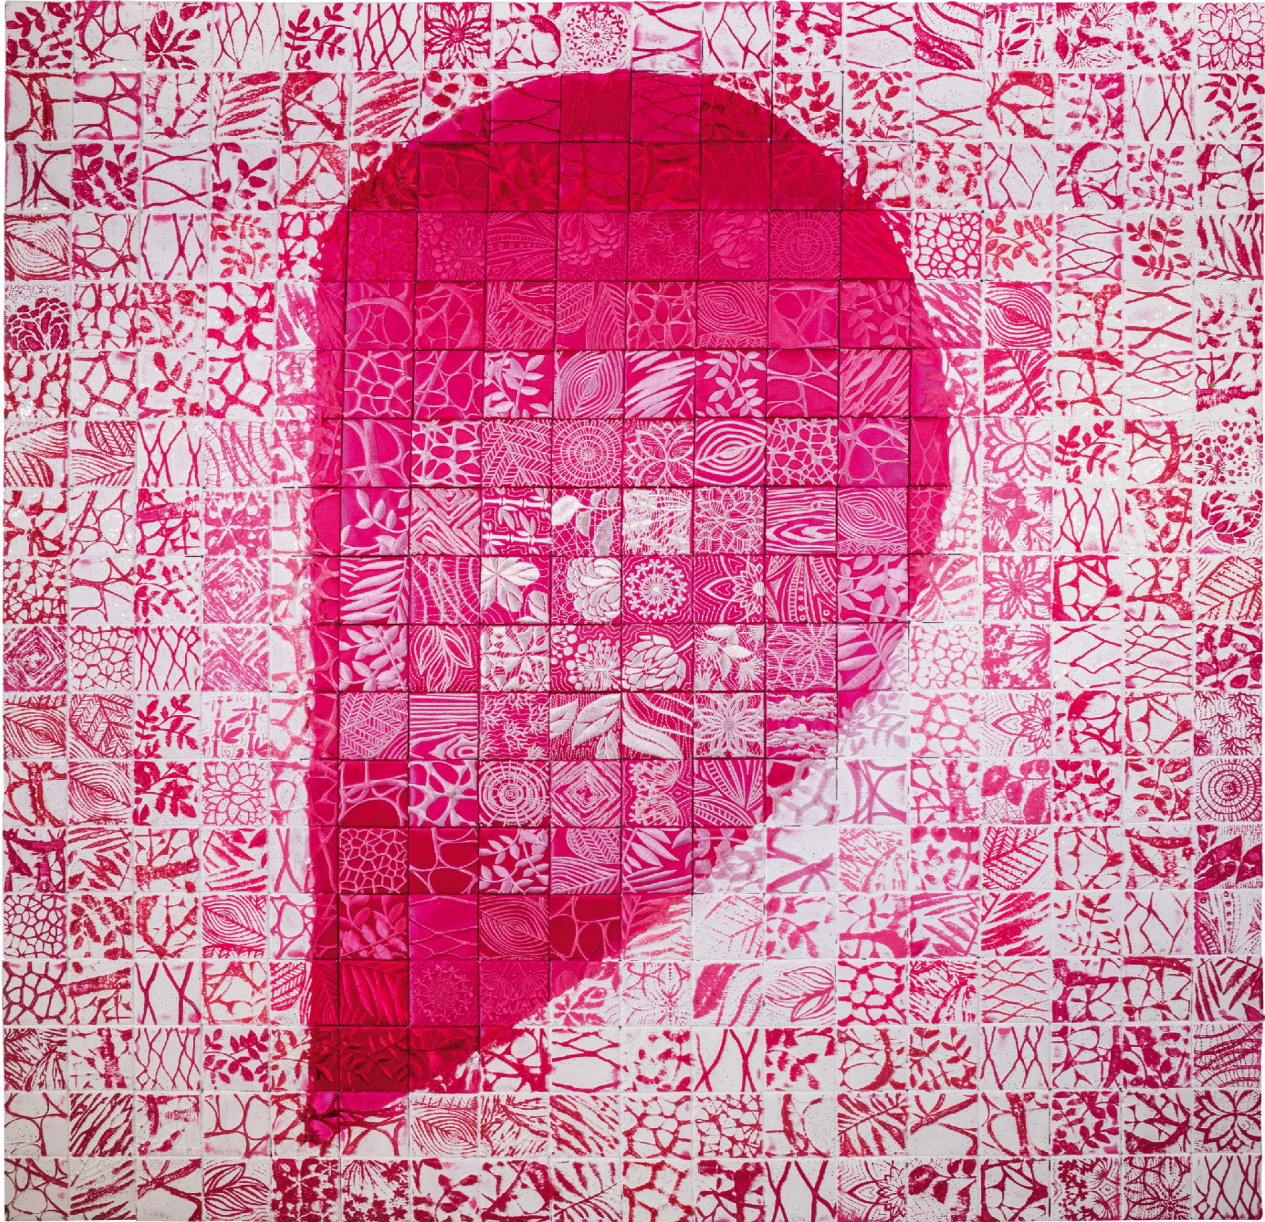

STEPHEN WILSON

Stephen Wilson, *Rose Vif*, 2017
Mixed Media, 36 x 36 in. (91.4 x 91.4 cm)
SWS0609