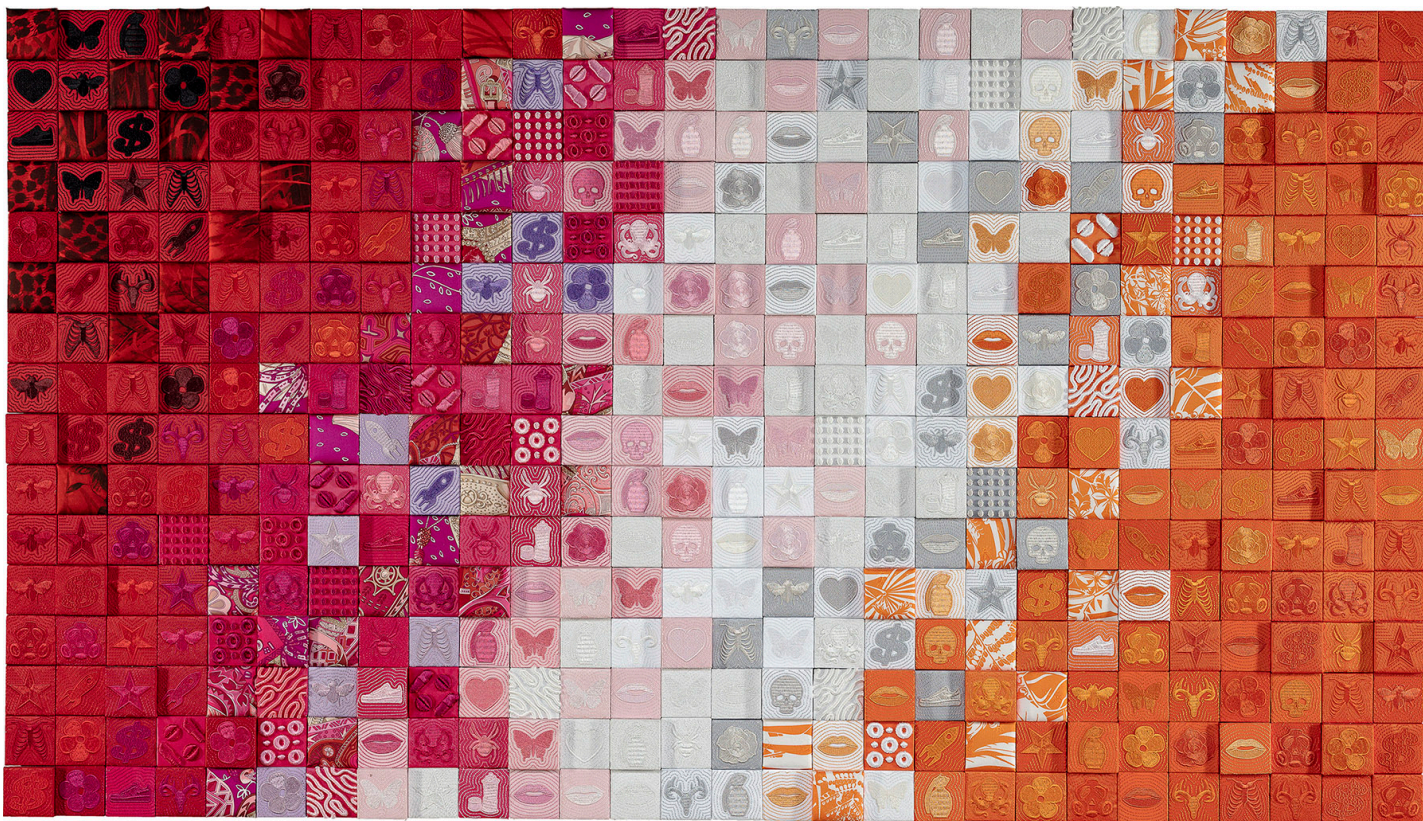

STEPHEN WILSON

Stephen Wilson, *Orange Crush*, 2016
Mixed Media, 58 x 32 in. (147.3 x 81.3 cm)
SWS0093