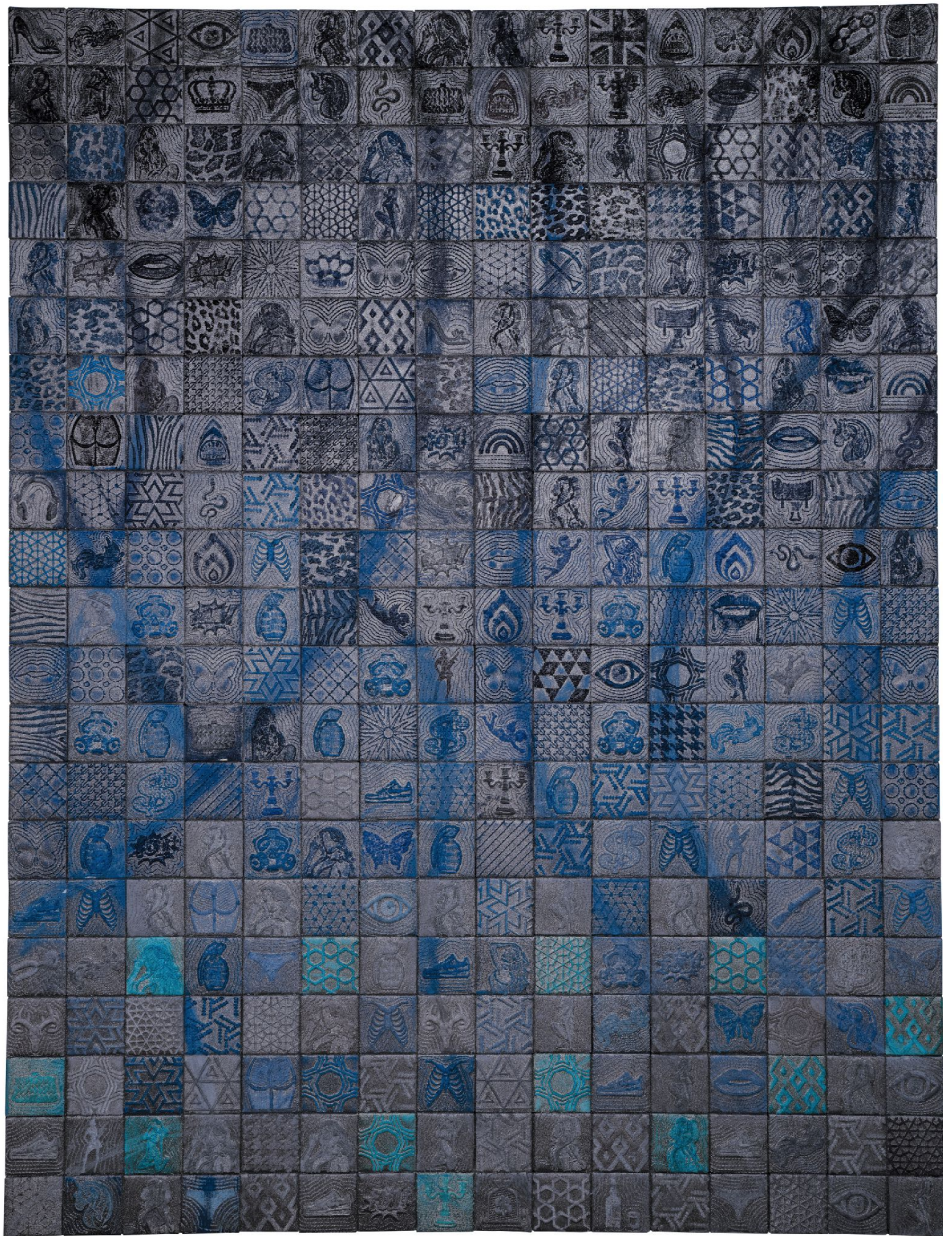

STEPHEN WILSON

Stephen Wilson, *Mayhem*, 2017
Mixed Media, 42 x 32 in. (106.7 x 81.3 cm)
SWS0539