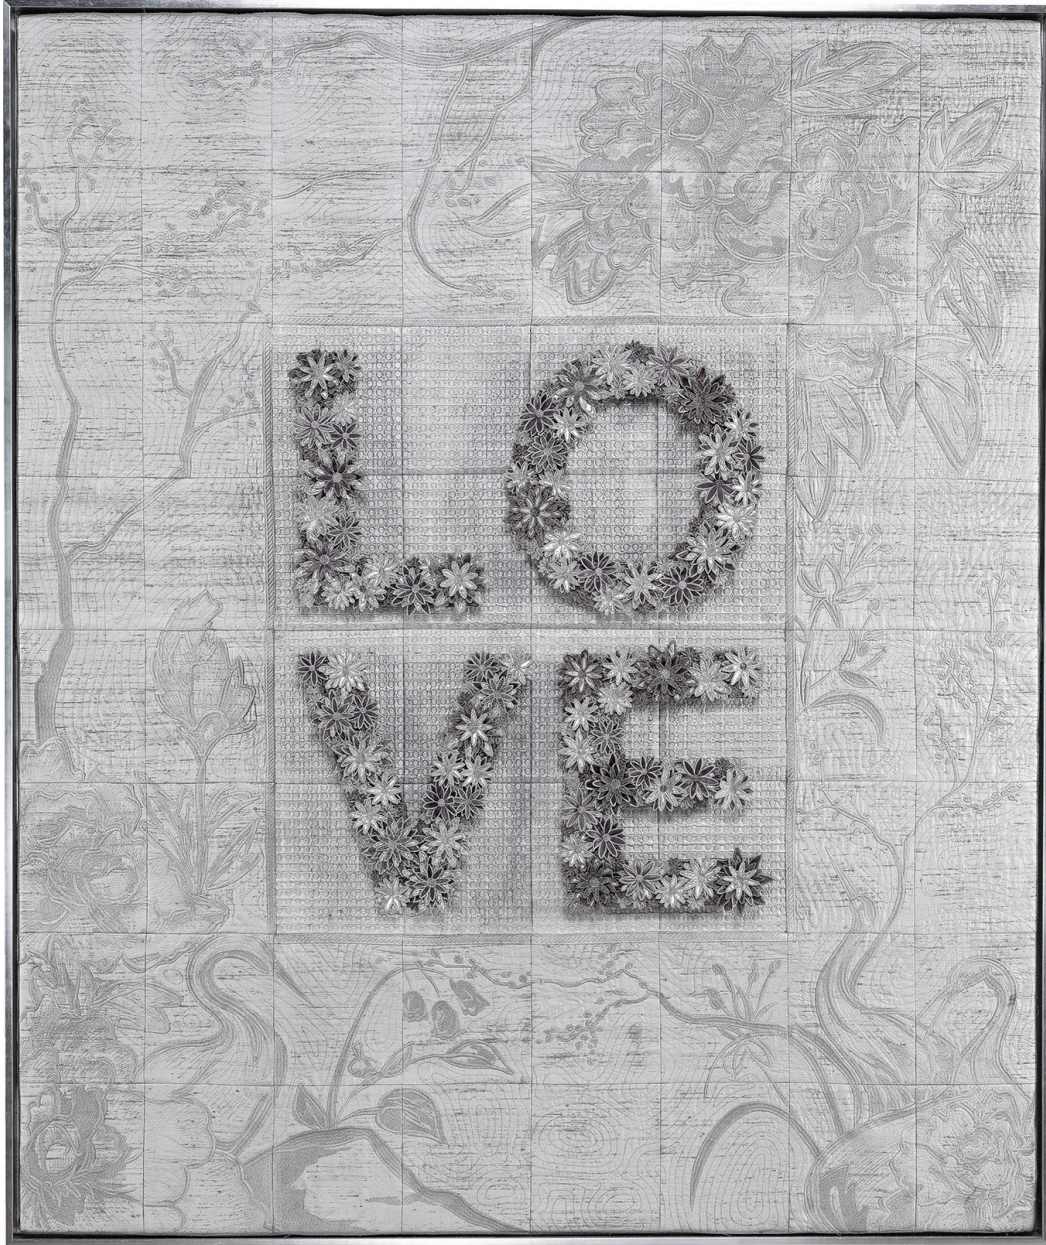

STEPHEN WILSON

Stephen Wilson, *Love Garden*, 2015
Mixed Media, 59 x 70 in. (149.9 x 177.8 cm)
SWS0026