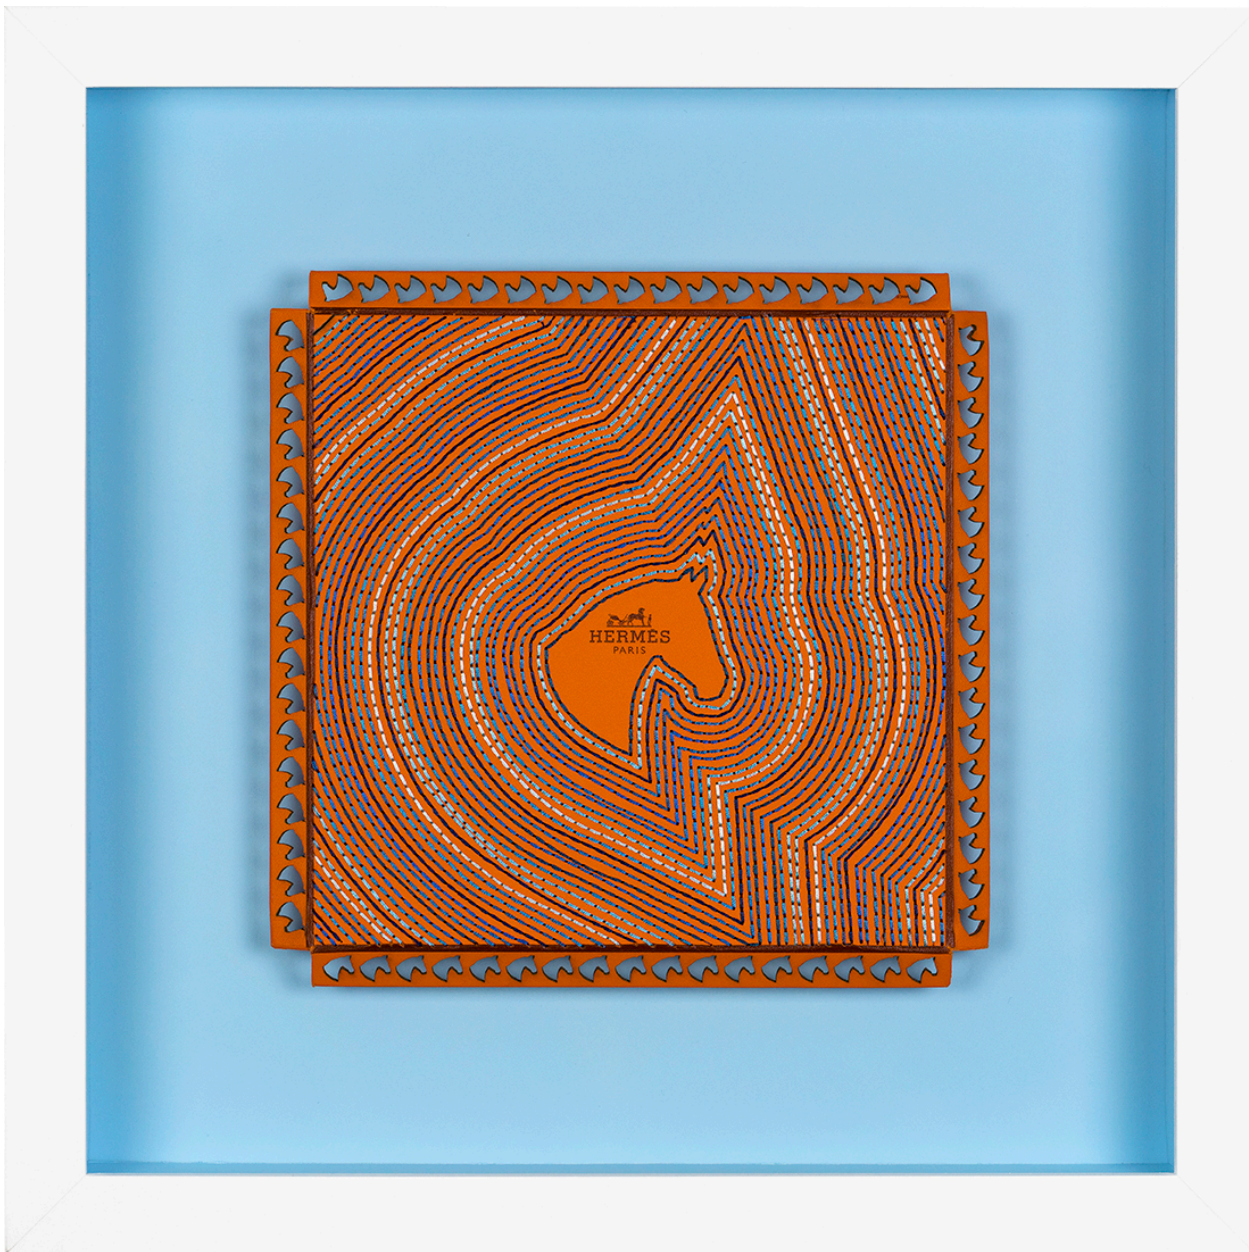

# STEPHEN WILSON

Stephen Wilson, *Hermès Cavale*, 2018  
Mixed Media, 18 1/2 x 18 1/2 in.  
SWL0237