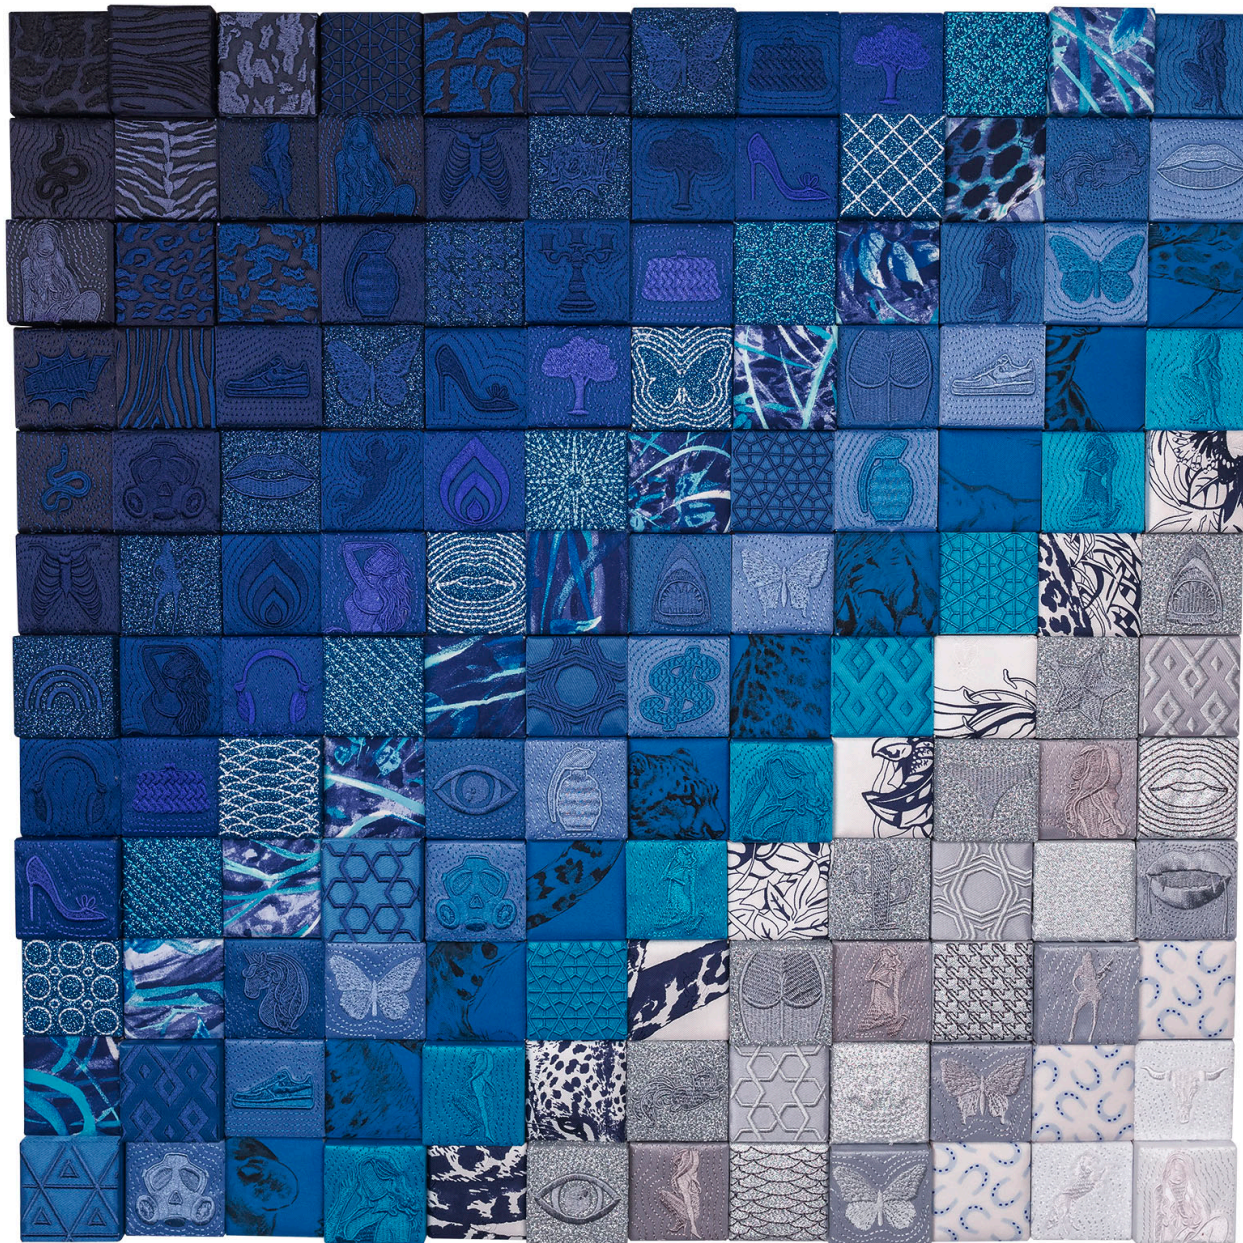

STEPHEN WILSON

Stephen Wilson, *Feeling Blue*, 2017
Mixed Media, 27 x 27 in. (68.6 x 68.6 cm)
SWS0533