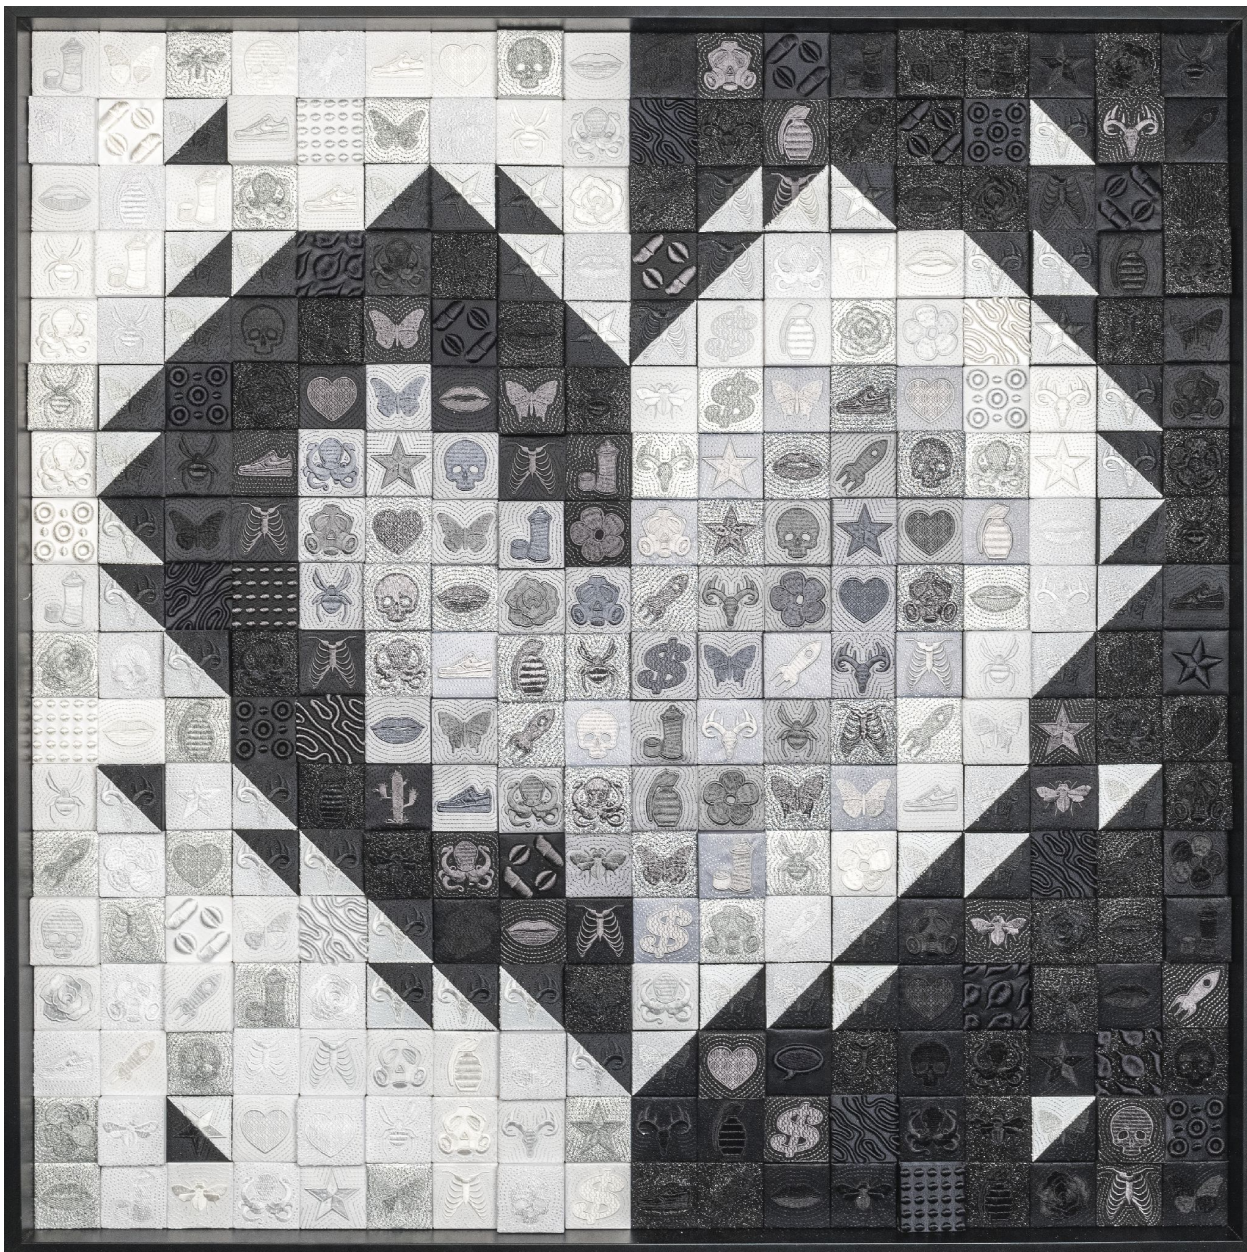

STEPHEN WILSON

Stephen Wilson, *Disorder 8*, 2016
Mixed Media, 36 x 36 in. (91.4 x 91.4 cm)
SWS0088