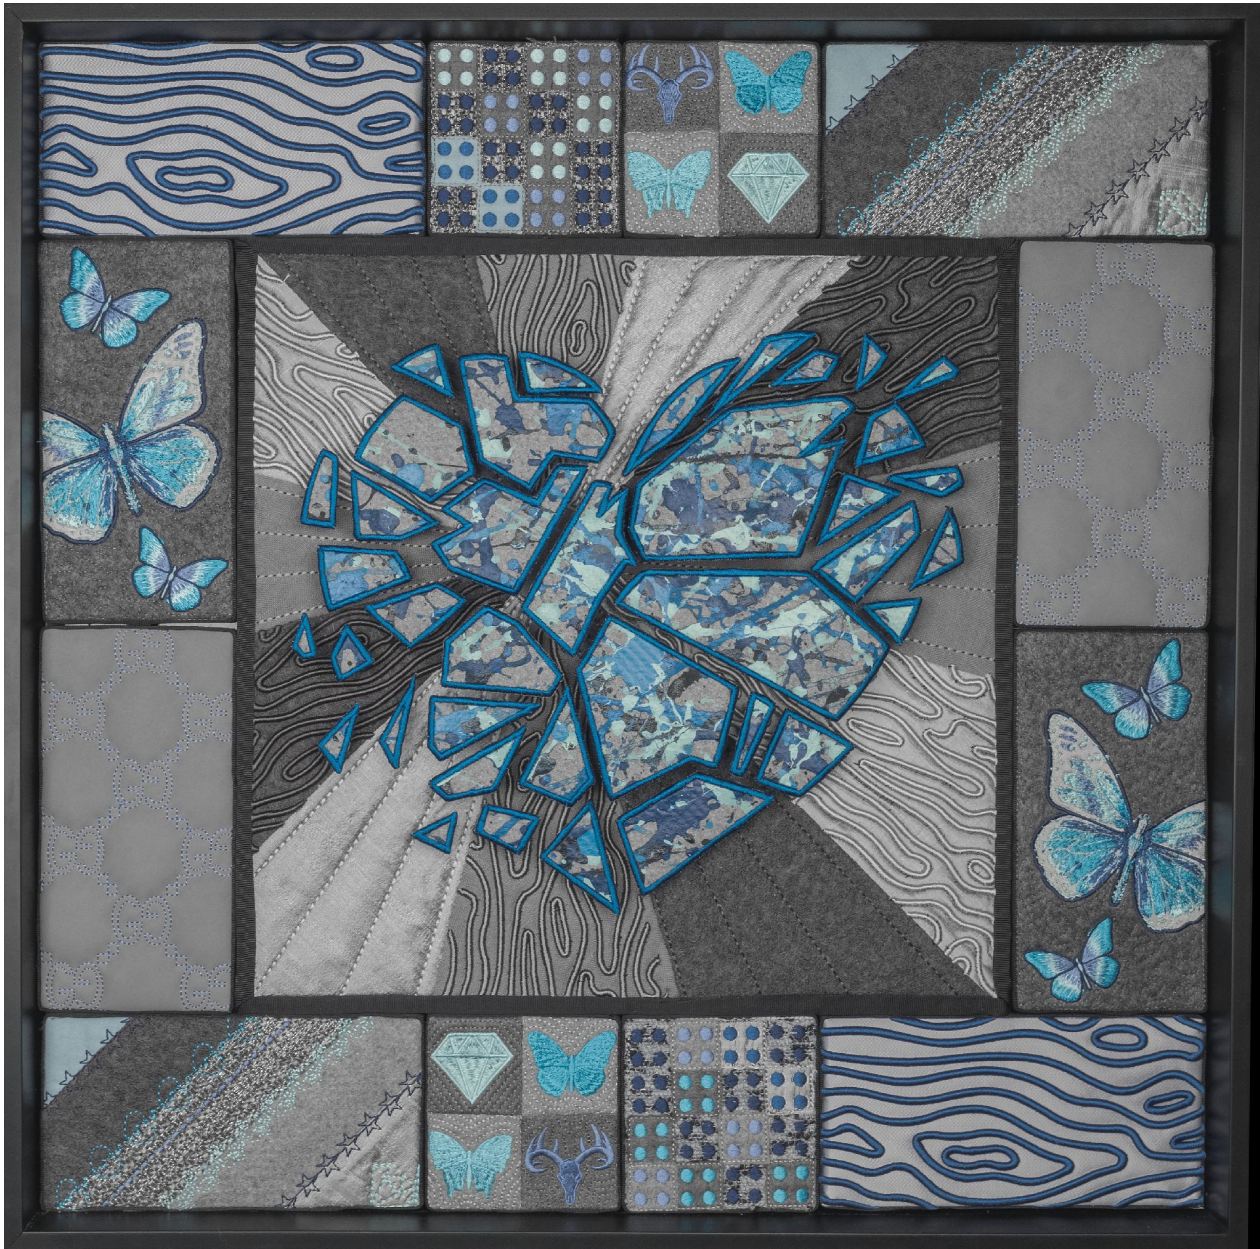

STEPHEN WILSON

Stephen Wilson, *Disorder 4*, 2016
Mixed Media, 24 x 24 in. (61 x 61 cm)
SWS0084