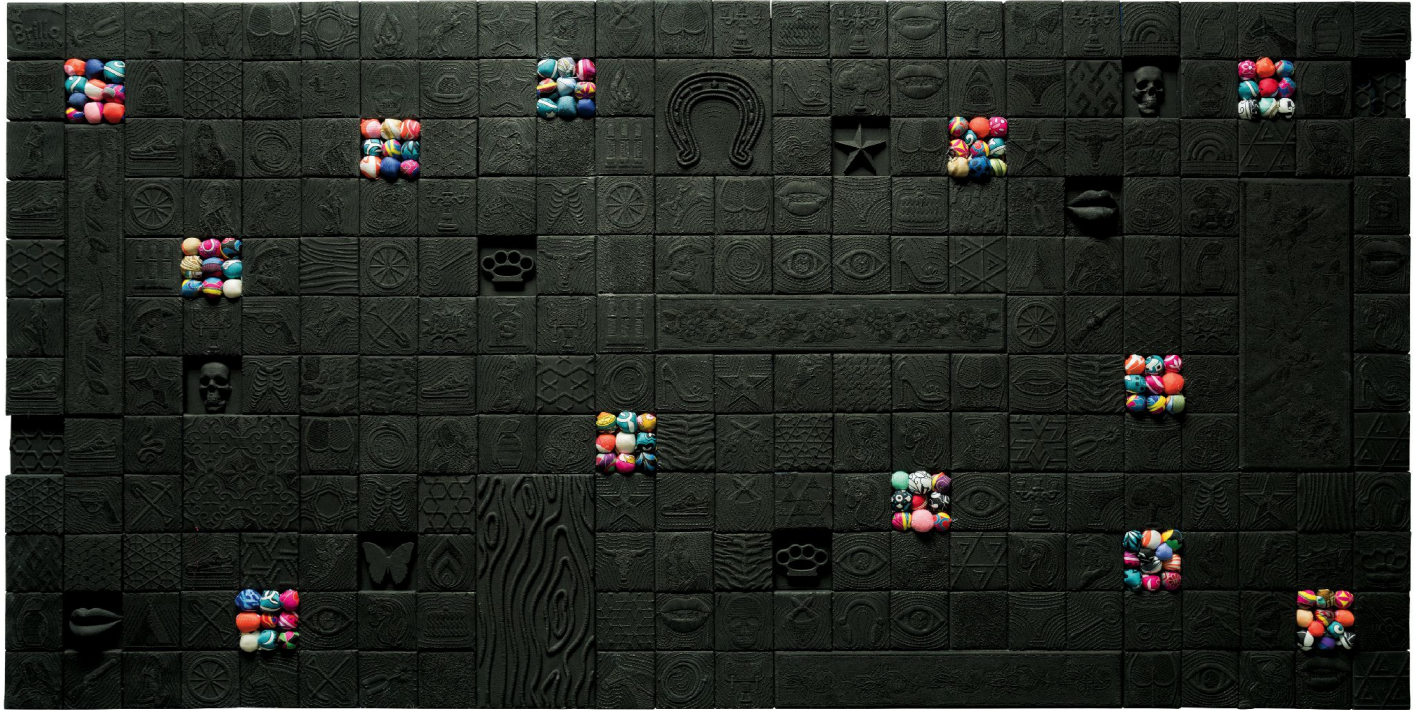

STEPHEN WILSON

Stephen Wilson, *Chaos*, 2017
Mixed Media, 24 x 48 in. (61 x 121.9 cm)
SWS0562