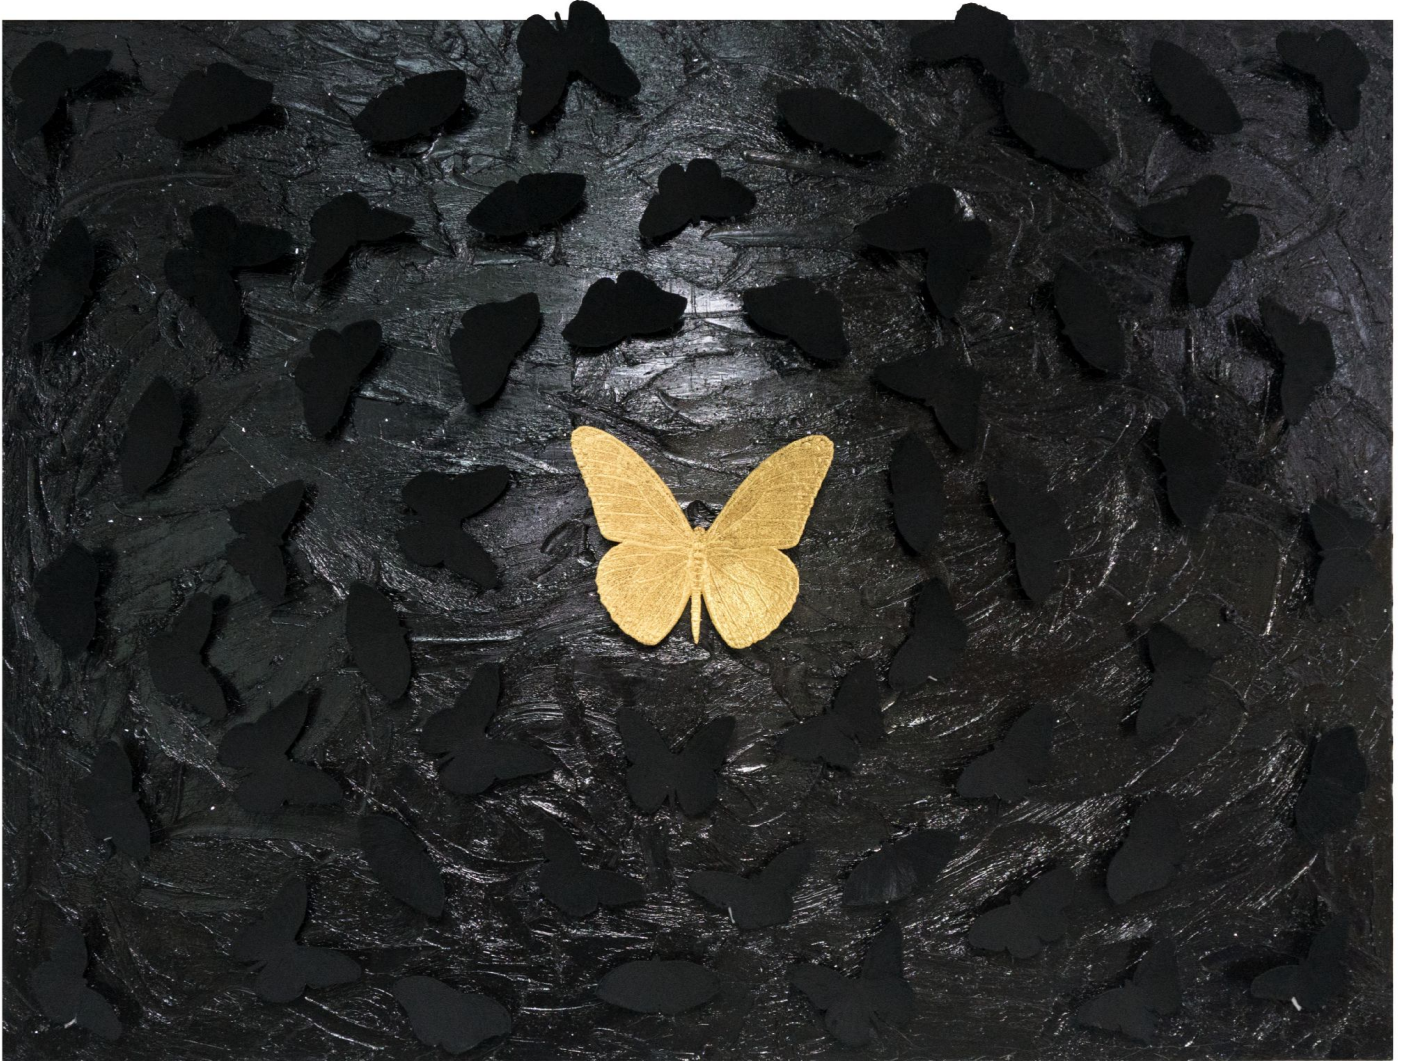

STEPHEN WILSON

Stephen Wilson, *Beacon*, 2017
Mixed Media, 40 x 30 in. (101.6 x 76.2 cm)
SWS0652