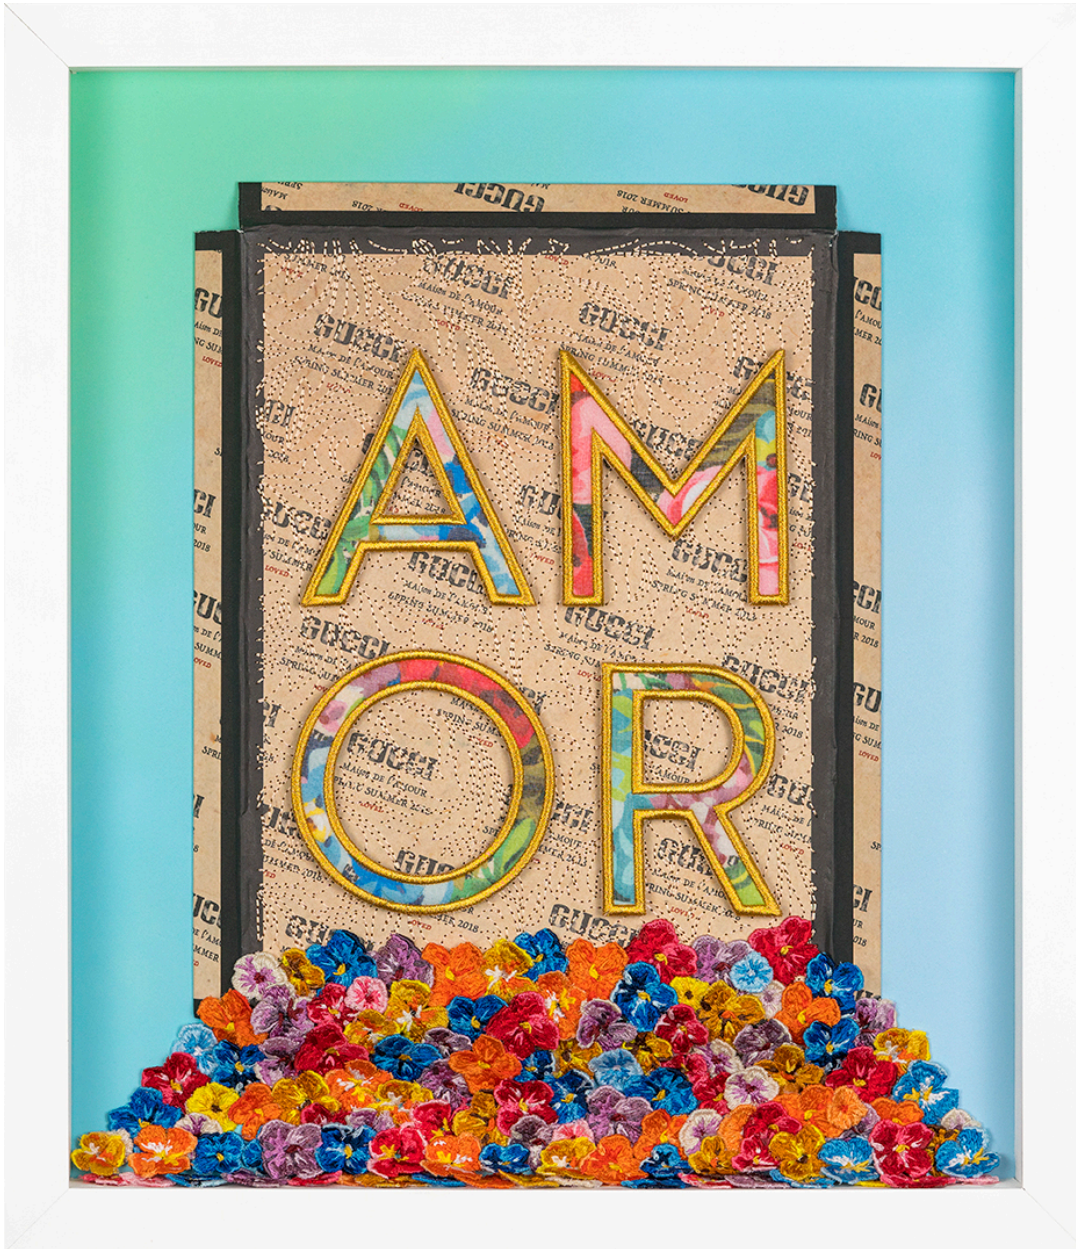

# STEPHEN WILSON

Stephen Wilson, *AMOR Overflowing*, 2018  
Mixed Media, 22 1/4 x 19 1/4 in.  
SWL0208